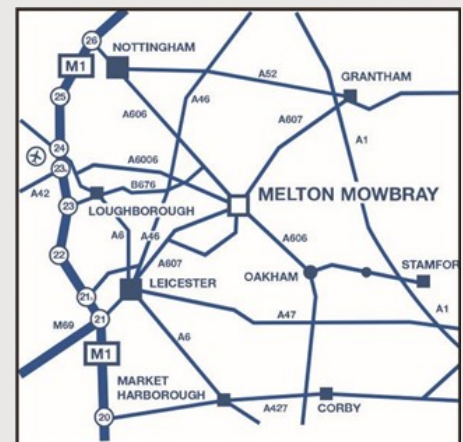

Directions to PRA

This leaflet is designed to provide you with directions to PRA and a selection of hotels in Melton Mowbray and the surrounding area.

Pera Business Park is situated on Nottingham Road (A606) approximately 1 mile from Melton Mowbray town centre. When entering Melton follow signage for Nottingham (A606). Once on the Nottingham Road, there is a Fire Station on the right hand side, followed by Sainsbury's supermarket on the left hand side. The entrance to Pera Business Park is directly opposite Sainsbury's. If arriving from Nottingham via A606, as you approach Melton, you will pass a small Tesco and Esso fuel station on your left, followed by the Welby public house on your right. The entrance to Pera Business Park is a few hundred yards further on the left hand side directly opposite Sainsbury's.

Directions

From North—via M1

M1—exit Junction 26 to A52/A606 by passing Nottingham to Melton Mowbray

From South—via M1

M1—exit Junction 21a then A46/A6006 to Melton Mowbray

From Birmingham/West

M6, M69, M1 north, Junction 21a, A46/A6006 to Melton Mowbray

From North—via A1

A1, A607 (by-passing Grantham) to Melton Mowbray

From South—via A1

A1, then A606 via Oakham to Melton Mowbray

Accommodation near PRA

Melton Mowbray:

Premier Inn

5 Norman Way, Melton Mowbray,
Leics. LE13 1JE

Up to 20 minutes drive:

Quorn Country Hotel

Charnwood House, 66 Leicester Road,
Quorn, Leics. LE12 8BB

Tel:01509 415050

20 rooms including three luxury suites
and 11 executive room.

Distance 10 miles.

Oakham: