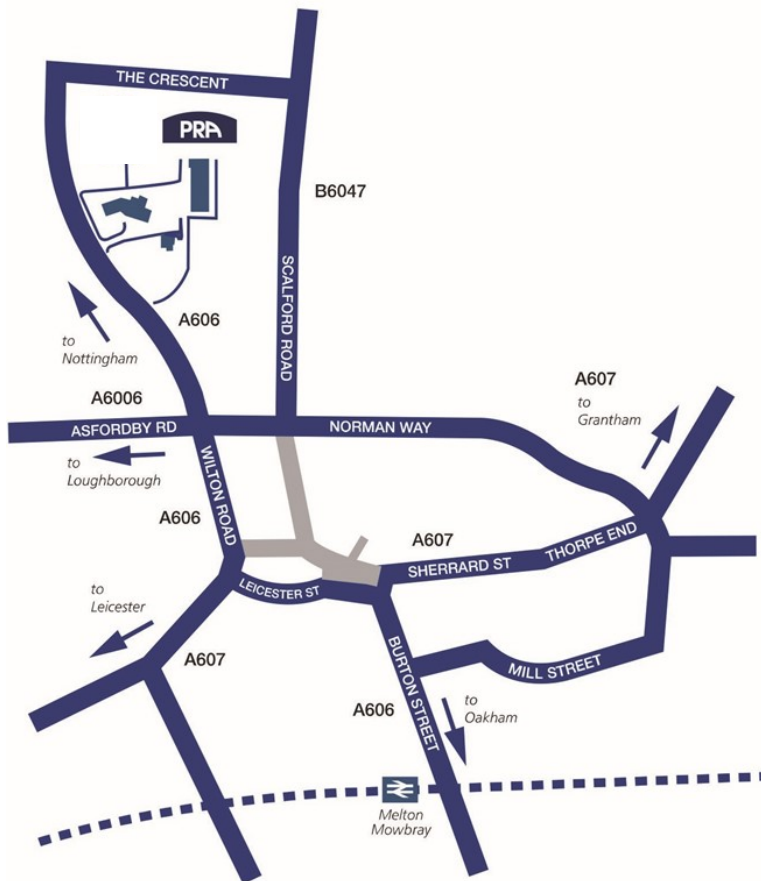

Directions to PRA

This leaflet is designed to provide you with directions to PRA and a selection of hotels in Melton Mowbray and the surrounding area.

Pera Business Park is situated on Nottingham Road (A606) approximately 1 mile from Melton Mowbray town centre. When entering Melton follow signage for Nottingham (A606). Once on the Nottingham Road, there is a Fire Station on the right hand side, followed by Sainsbury's supermarket on the left hand side. The entrance to Pera Business Park is directly opposite Sainsbury's. If arriving from Nottingham via A606, as you approach Melton, you will pass a small Tesco and Esso fuel station on your left, followed by the Welby public house on your right. The entrance to Pera Business Park is a few hundred yards further on the left hand side directly opposite Sainsbury's.

Directions

From North—via M1

M1—exit Junction 26 to A52/A606 by passing Nottingham to Melton Mowbray

From South—via M1

M1—exit Junction 21a then A46/A6006 to Melton Mowbray

From Birmingham/West

M6, M69, M1 north, Junction 21a, A46/A6006 to Melton Mowbray

From North—via A1

A1, A607 (by-passing Grantham) to Melton Mowbray

From South—via A1

A1, then A606 via Oakham to Melton Mowbray

Accommodation near PRA

Melton Mowbray:

Premier Inn

5 Norman Way, Melton Mowbray,
Leics. LE13 1JE